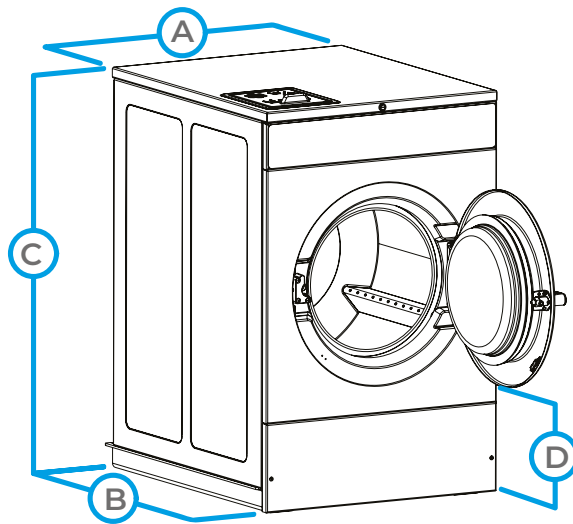

MODEL	PC20
A. OVERALL WIDTH - mm	660
B. *OVERALL DEPTH - mm	767
C. OVERALL HEIGHT - mm	1092
D. DOOR BOTTOM TO FLOOR - mm	365